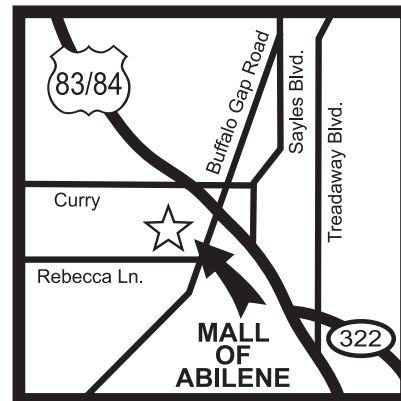

RULES OF CONDUCT

MALL OF ABILENE, including its parking lot is private property.

To provide a safe, secure and pleasant environment,

MALL OF ABILENE requests your compliance with the following "rules of conduct" to be followed by all patrons.

1. MALL OF ABILENE IS FOR SHOPPING
  Treat others as you like to be treated.
2. FAMILY FRIENDLY HOURS & PARENTAL ESCORT POLICY
  Youths under 18 yrs. of age who are at the mall after 5 PM, Friday or Saturday, must be under adult supervision 21 yrs. plus.
3. PLEASE REFRAIN FROM...Shouting, Disturbing the Peace, Damaging or Destroying property belonging to mall, its patrons, or its tenants.
4. DON'T... block mall or store entrances and parking areas, run, skate or skateboard. Only registered aid animals are allowed.
5. OBSERVE ALL FEDERAL, STATE, AND LOCAL LAWS
  No Alcohol or Smoking allowed.
6. DRESS APPROPRIATELY & OBSERVE ALL HEALTH CODES & LOCAL LAWS
7. PERMISSION REQUIRED for recording photos, videos & audio.
8. USING THE MALL FOR PURPOSES OTHER THAN SHOPPING IS PROHIBITED WITHOUT PRIOR WRITTEN PERMISSION
9. LEAVE MALL PREMISES UPON MALL CLOSING
10. FOLLOW RULES OF CONDUCT or you will be asked to leave & are subject to prosecution for violation of applicable laws.

STYLE NEW SHOP! BE SHOP!

**JCPenney, Dillard's, Sears,
American Eagle Outfitters,
Victoria's Secret,
Bath and Body Works,
and over 75 other Shops
and Restaurants!**